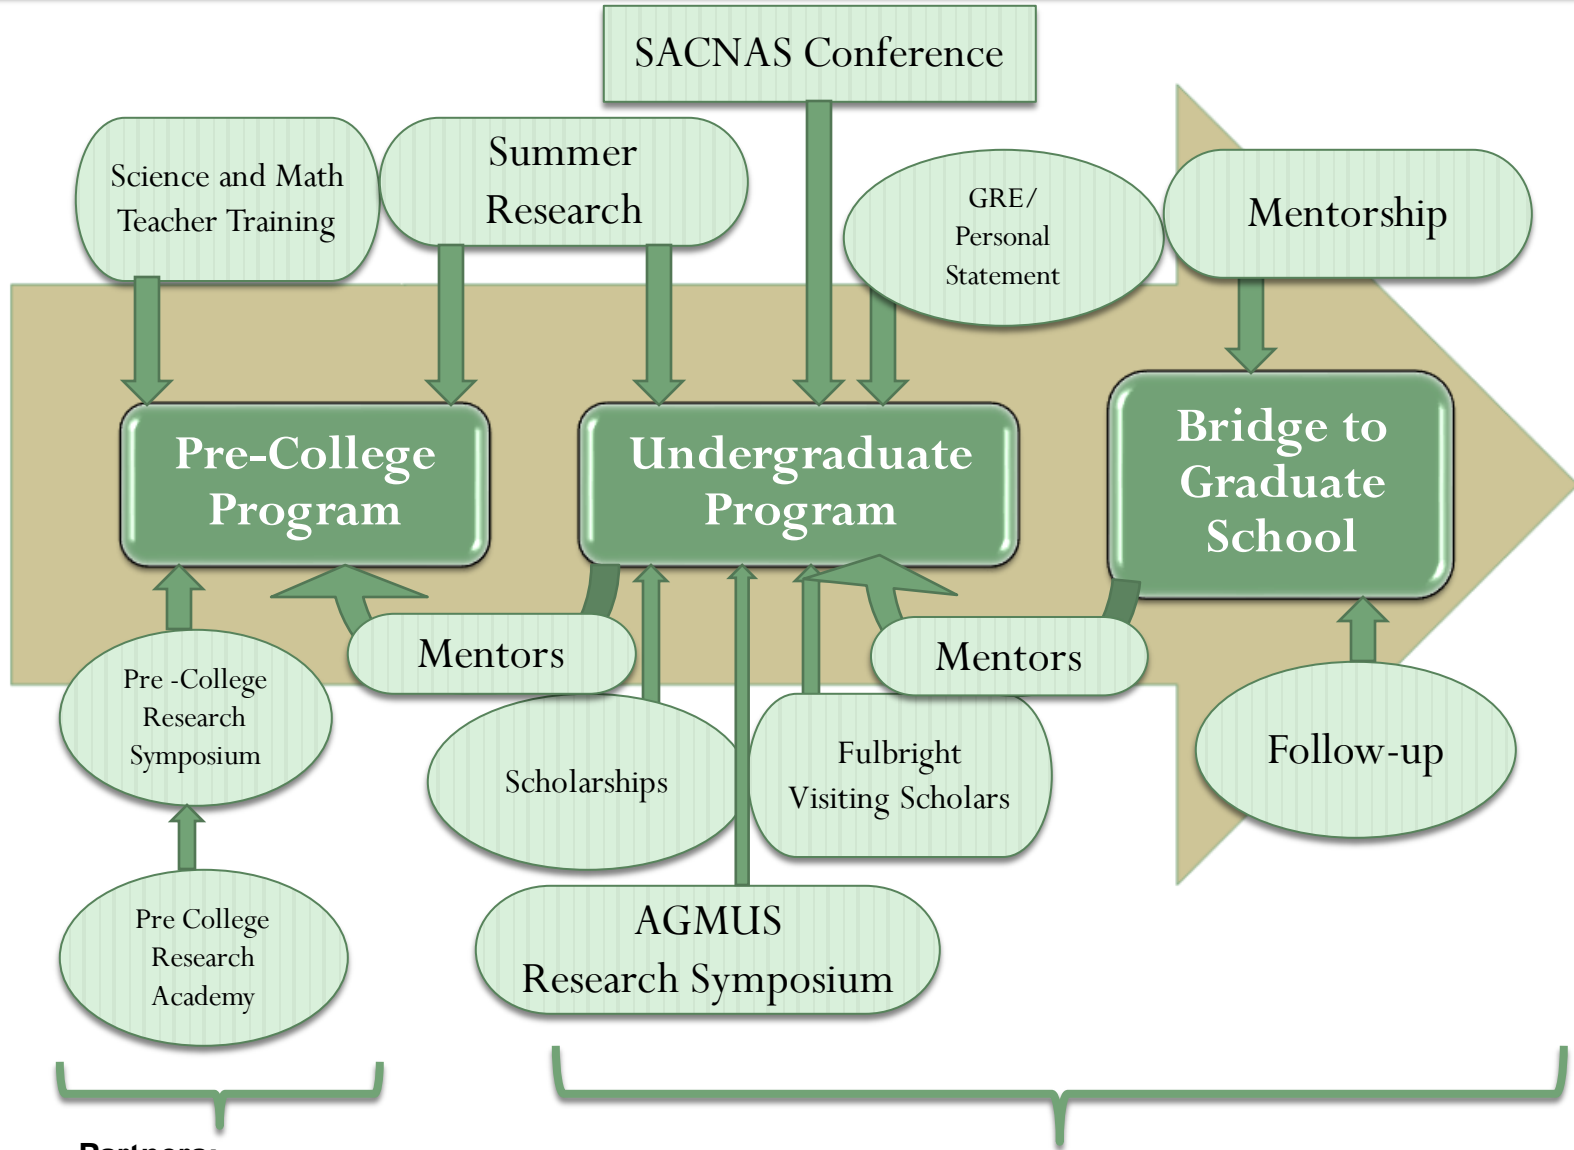

Caribbean Computing Center for Excellence

NSF Grant: CNS-0940522
\$2.3 million grant (2009-2012)

CCCE Alliance Model

Partners:

- Puerto Rico Department of Education, High Schools

Partners:

- U.S. and Puerto Rico Research Institutions
- Spanish Research Council

Program Overview

- It has now expanded with six new partners:
 - Inter-American University, Bayamón
 - Inter-American University, Barranquitas
 - Inter-American University, Guayama
 - University of Puerto Rico, Bayamón
 - University of Puerto Rico, Arecibo
 - Caribbean University

UCLA CENS and Lawrence Berkeley National Laboratory High School Program

- Nine (9) pre-college students traveled to UCLA-Los Angeles and Berkeley to participate in the Summer Internships Experiences for high school students.
- These students disseminated their research projects at the AGMUS 2010 Research Symposium.

Research Experiences for Undergraduates (REU)

- A total of seventeen (17) CCCE Undergraduate Scholars participated in Research Experiences for Undergraduates in the US mainland, Puerto Rico, and abroad.
- The students disseminated their projects at the:
 - AGMUS Research Symposium
 - SACNAS Conference